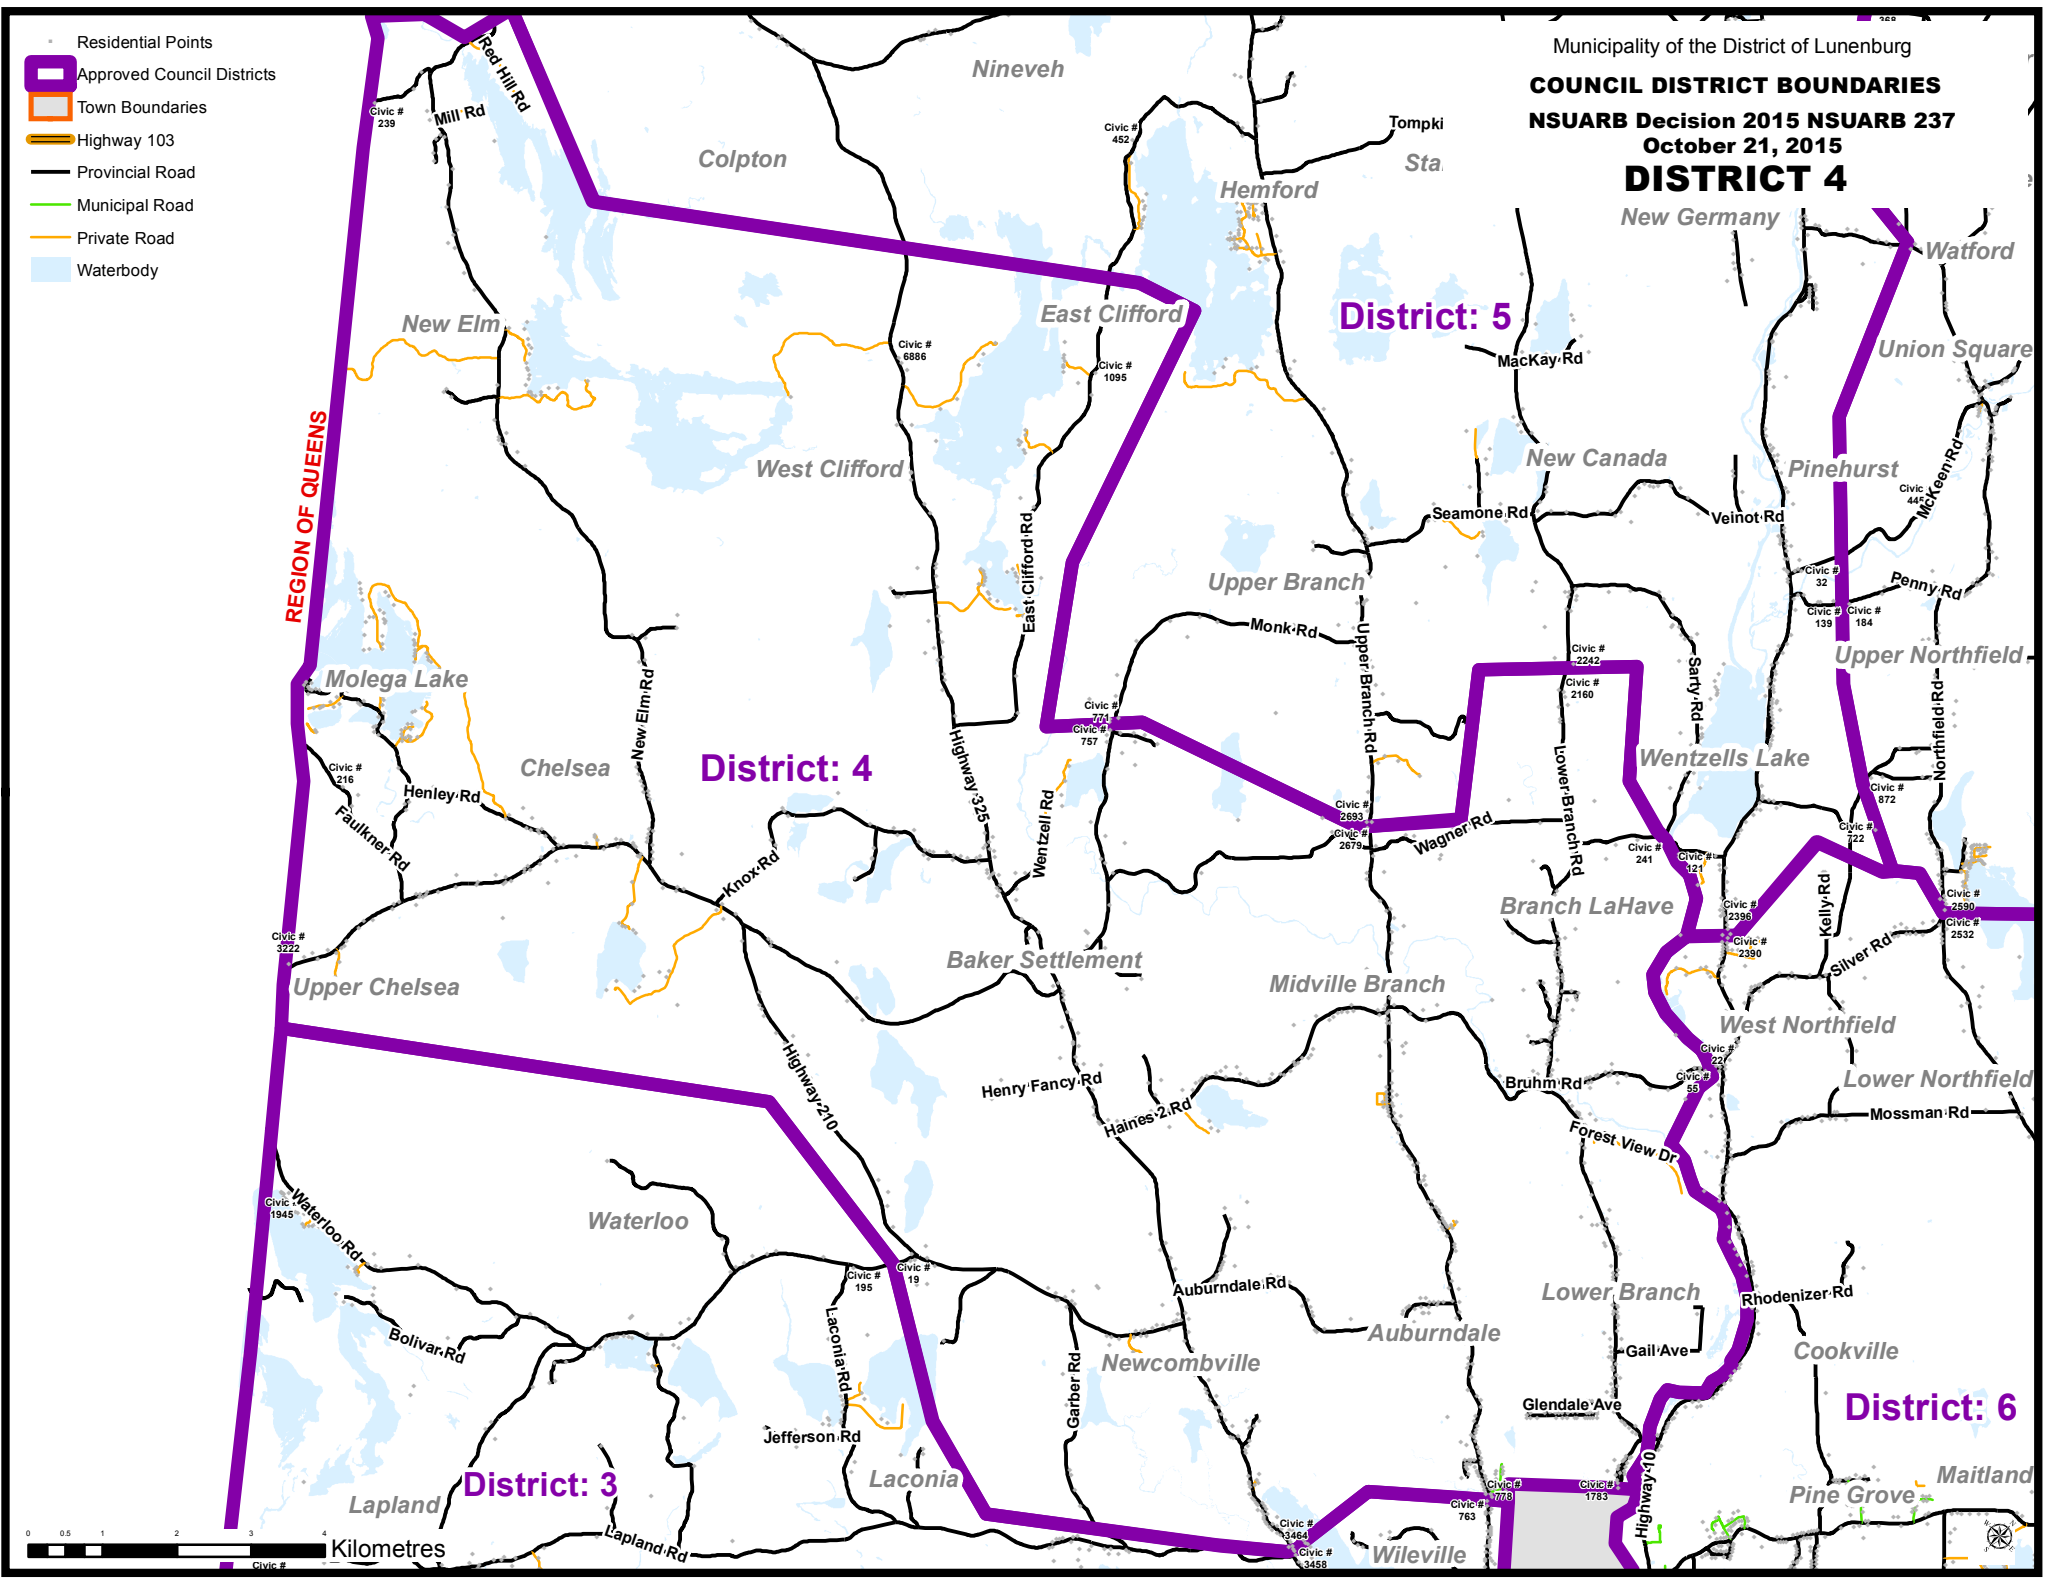

Municipality of the District of Lunenburg
COUNCIL DISTRICT BOUNDARIES
NSUARB Decision 2015 NSUARB 237
October 21, 2015
DISTRICT 4

-  Residential Points
-  Approved Council Districts
-  Town Boundaries
-  Highway 103
-  Provincial Road
-  Municipal Road
-  Private Road
-  Waterbody

REGION OF QUEENS

District: 4

District: 5

District: 6