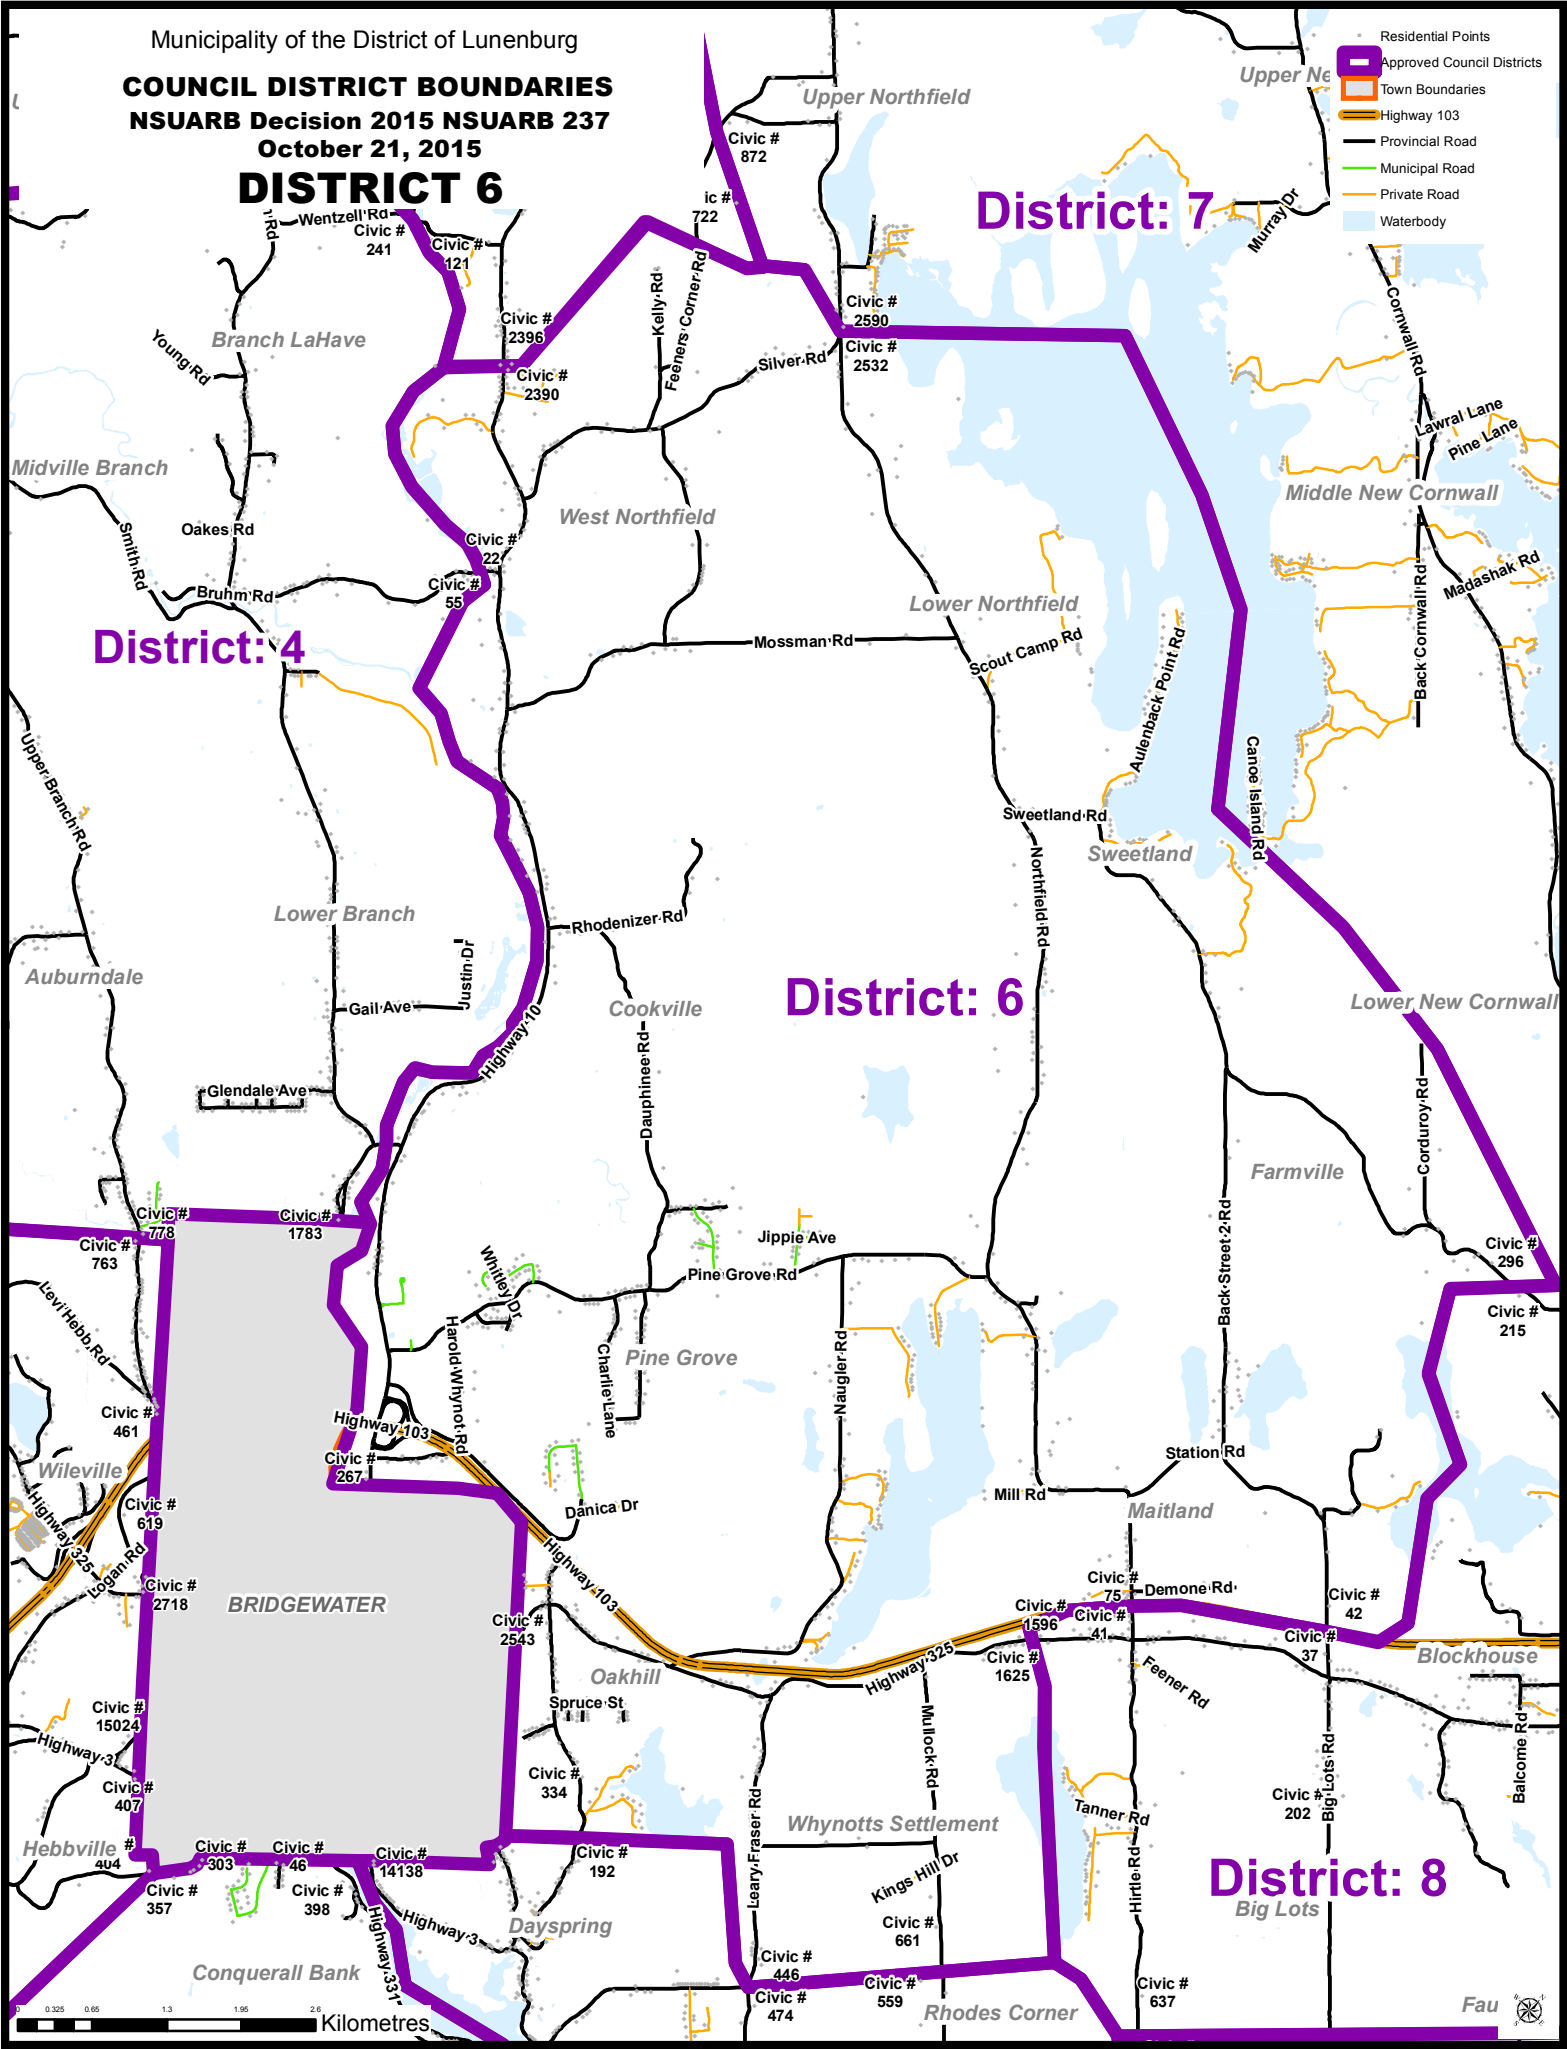

COUNCIL DISTRICT BOUNDARIES

NSUARB Decision 2015 NSUARB 237

October 21, 2015

DISTRICT 6

- Residential Points
- Approved Council Districts
- Town Boundaries
- Highway 103
- Provincial Road
- Municipal Road
- Private Road
- Waterbody

District: 4

District: 7

District: 6

District: 8
Big Lots