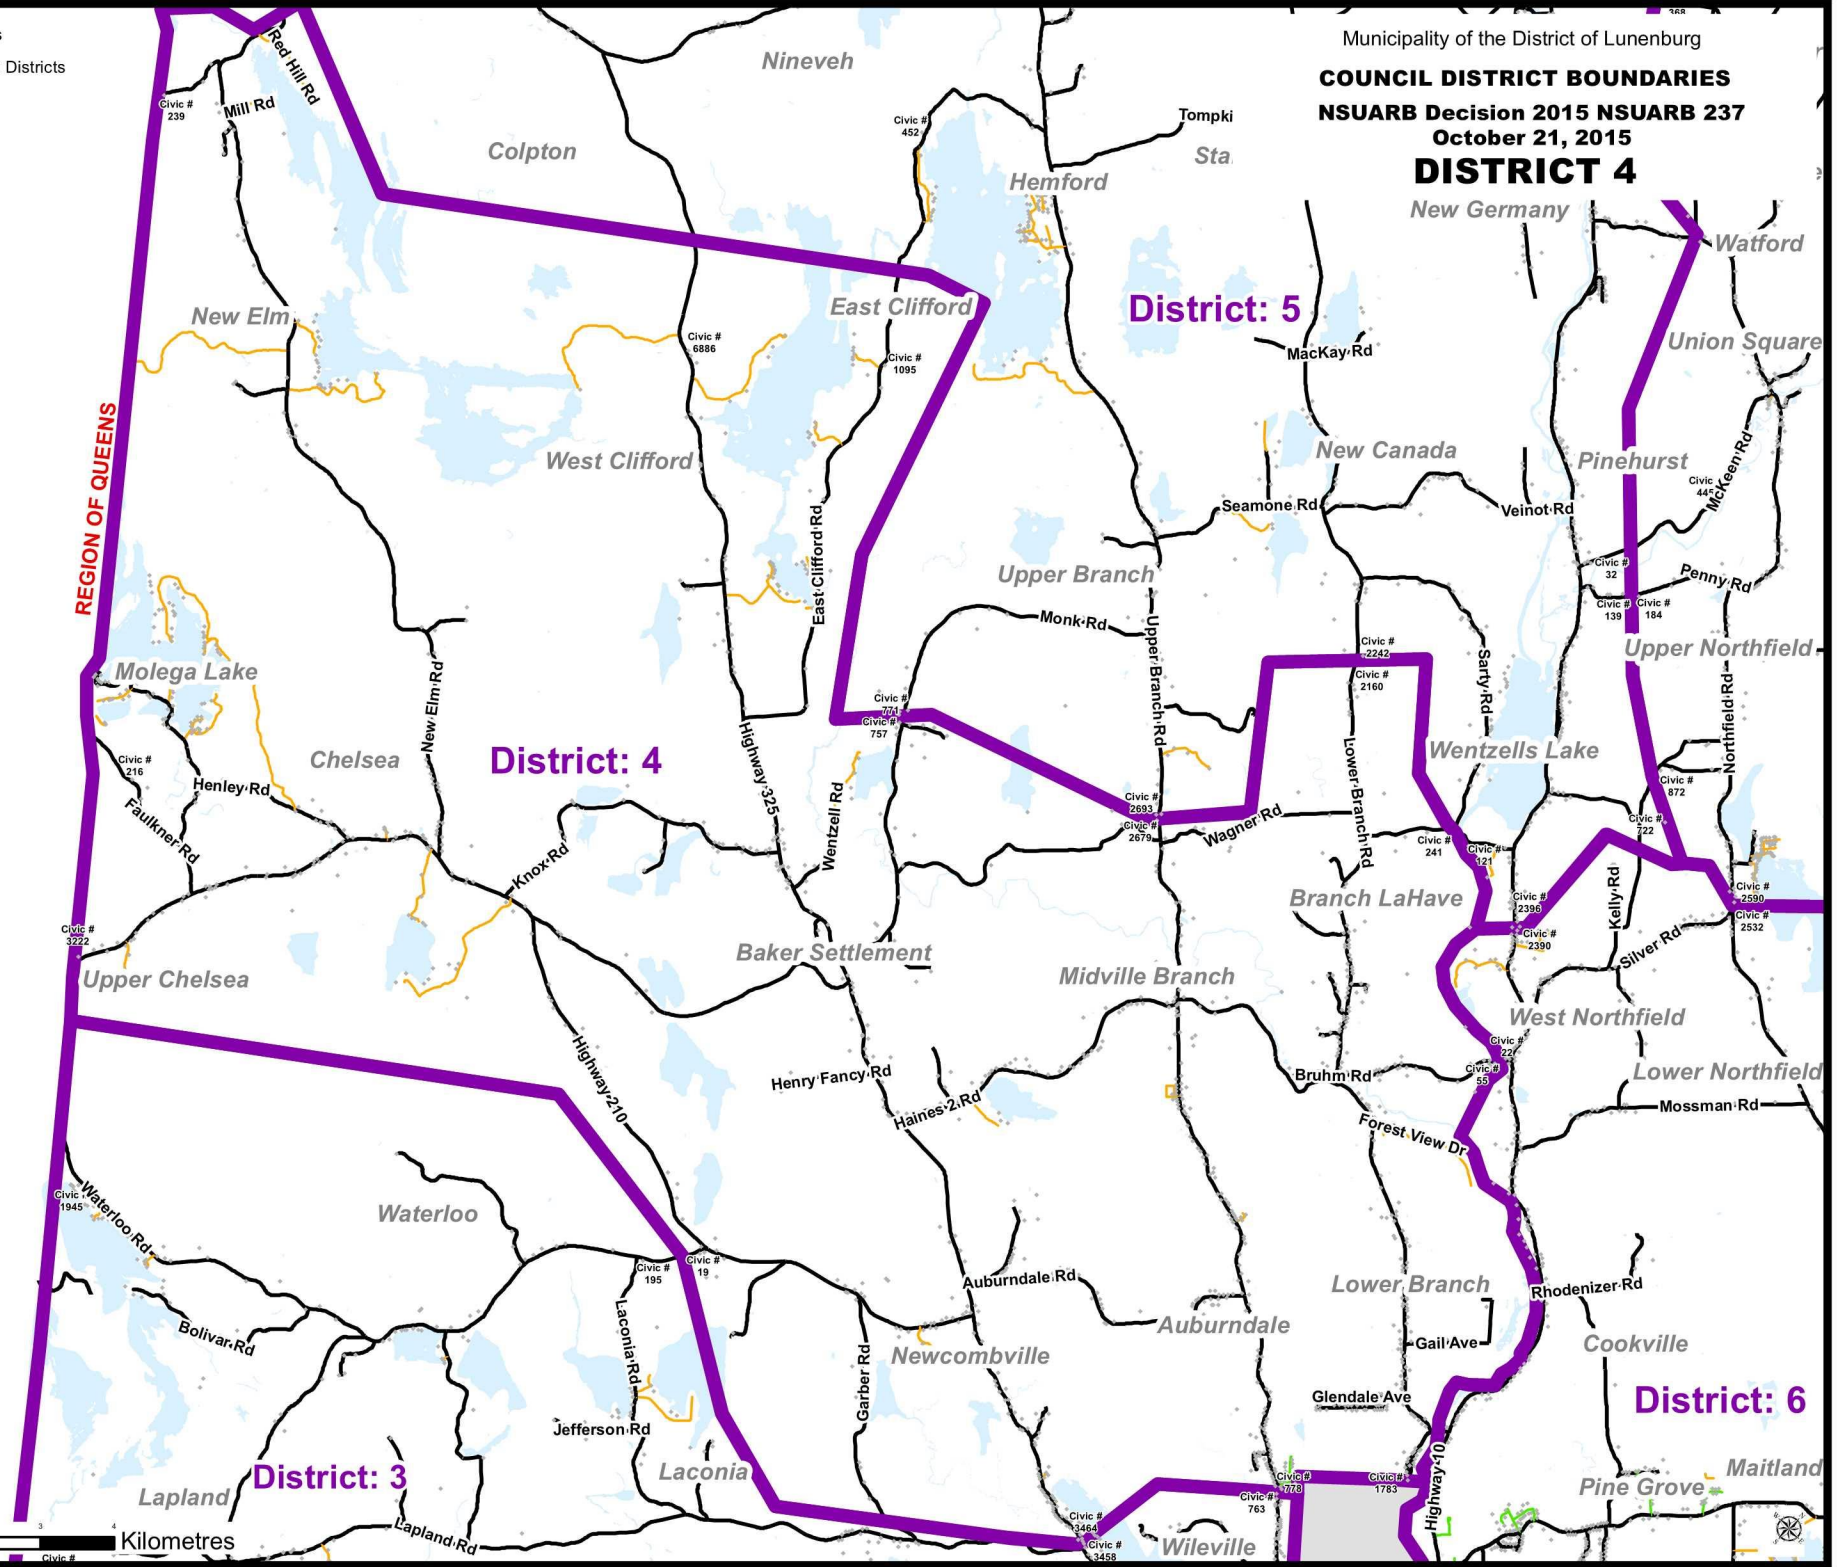

Municipality of the District of Lunenburg
COUNCIL DISTRICT BOUNDARIES
NSUARB Decision 2015 NSUARB 237
October 21, 2015
DISTRICT 4

-  Residential Points
-  Approved Council Districts
-  Town Boundaries
-  Highway 103
-  Provincial Road
-  Municipal Road
-  Private Road
-  Waterbody

REGION OF QUEENS

0 0.5 1 2 3 4 Kilometres