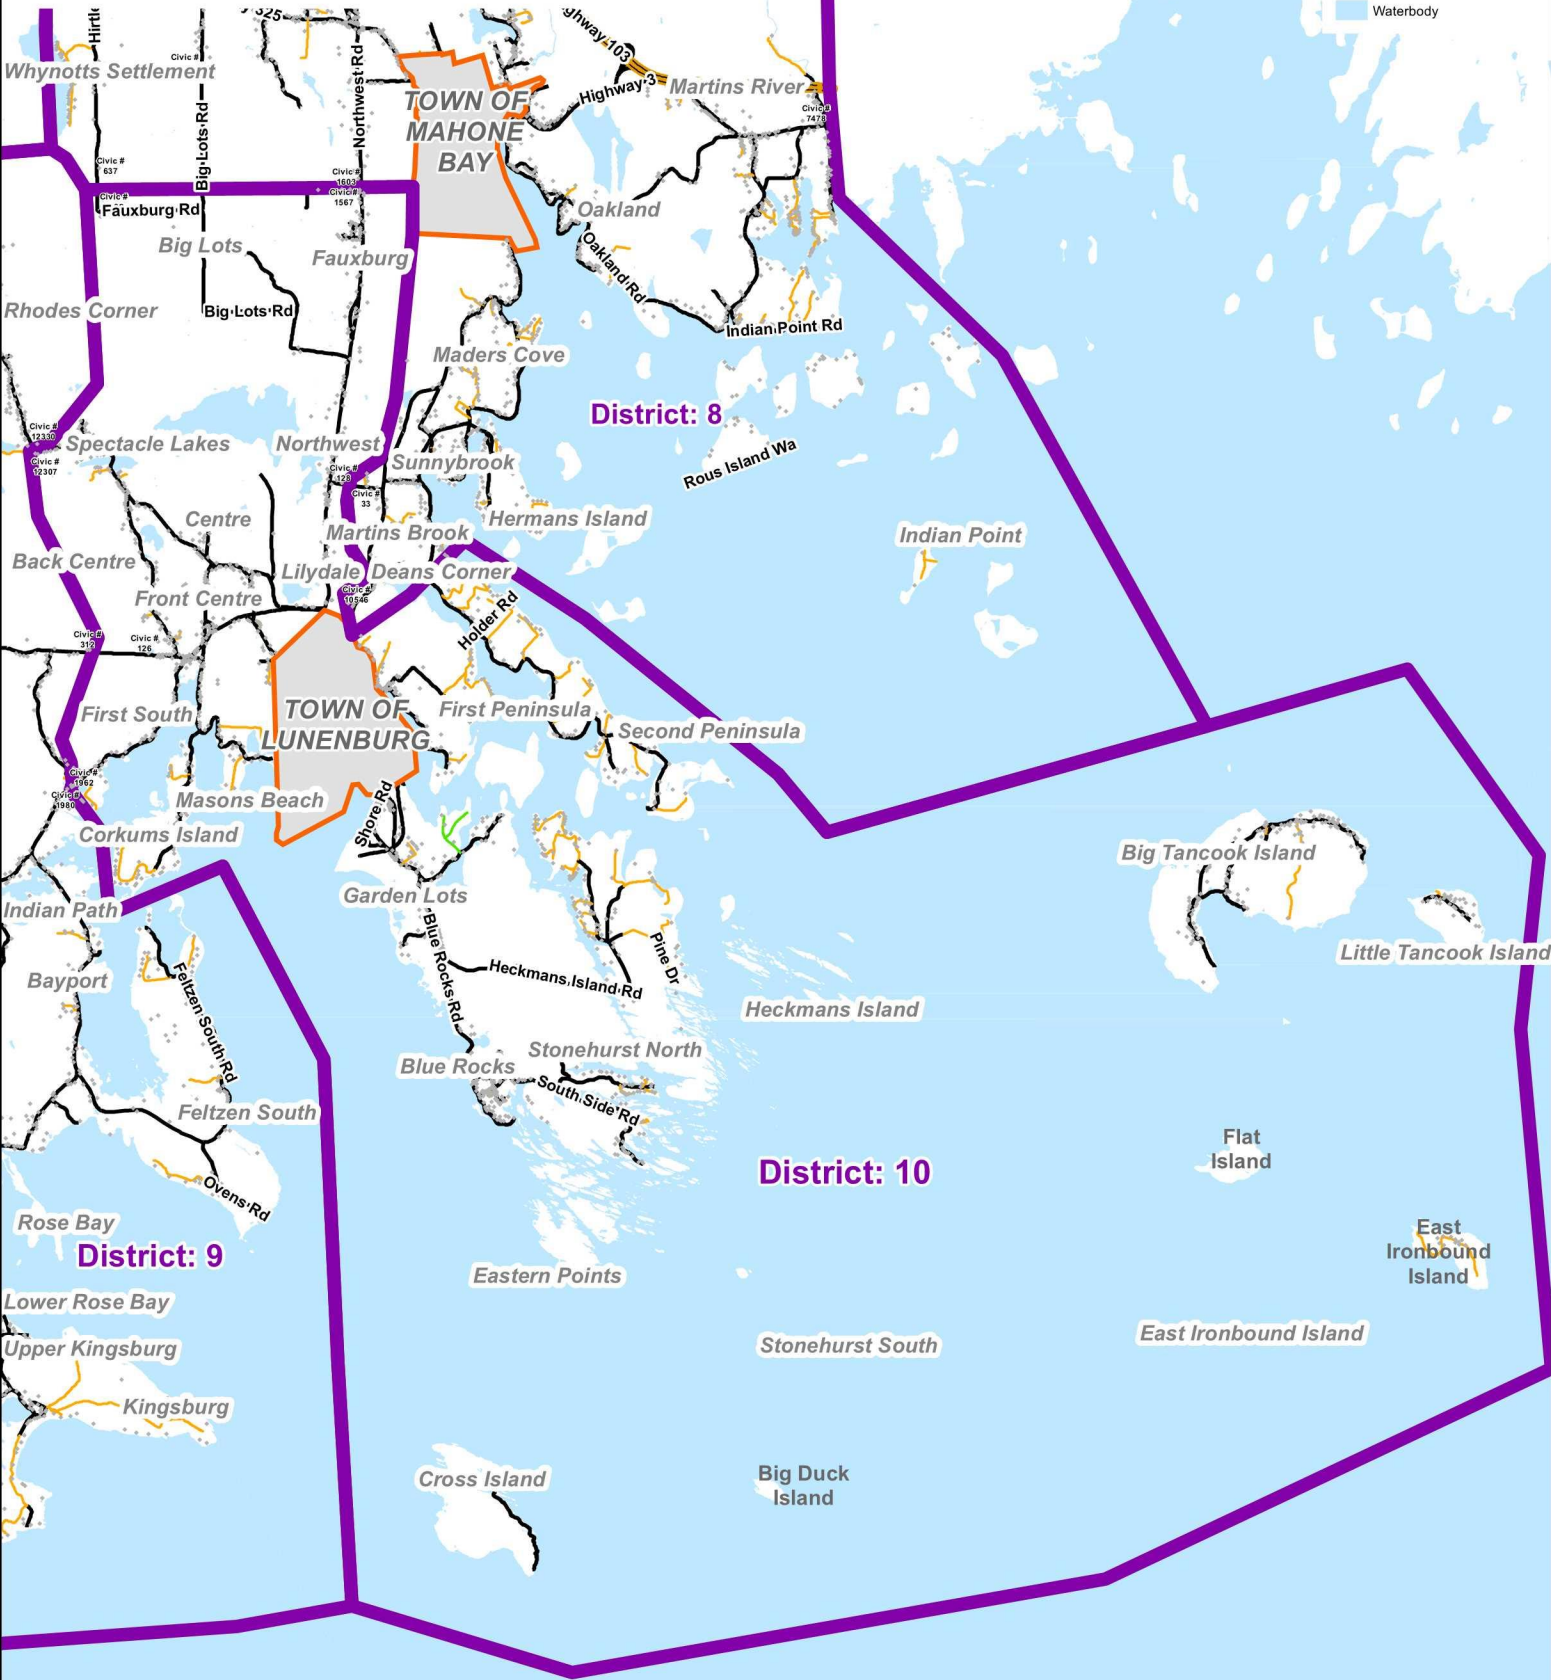

Municipality of the District of Lunenburg

COUNCIL DISTRICT BOUNDARIES

NSUARB Decision 2015 NSUARB 237

October 21, 2015

DISTRICT 10

- Residential Points
- Approved Council Districts
- Town Boundaries
- Highway 103
- Provincial Road
- Municipal Road
- Private Road
- Waterbody

0 0.5 1 2 3 4 Kilometres